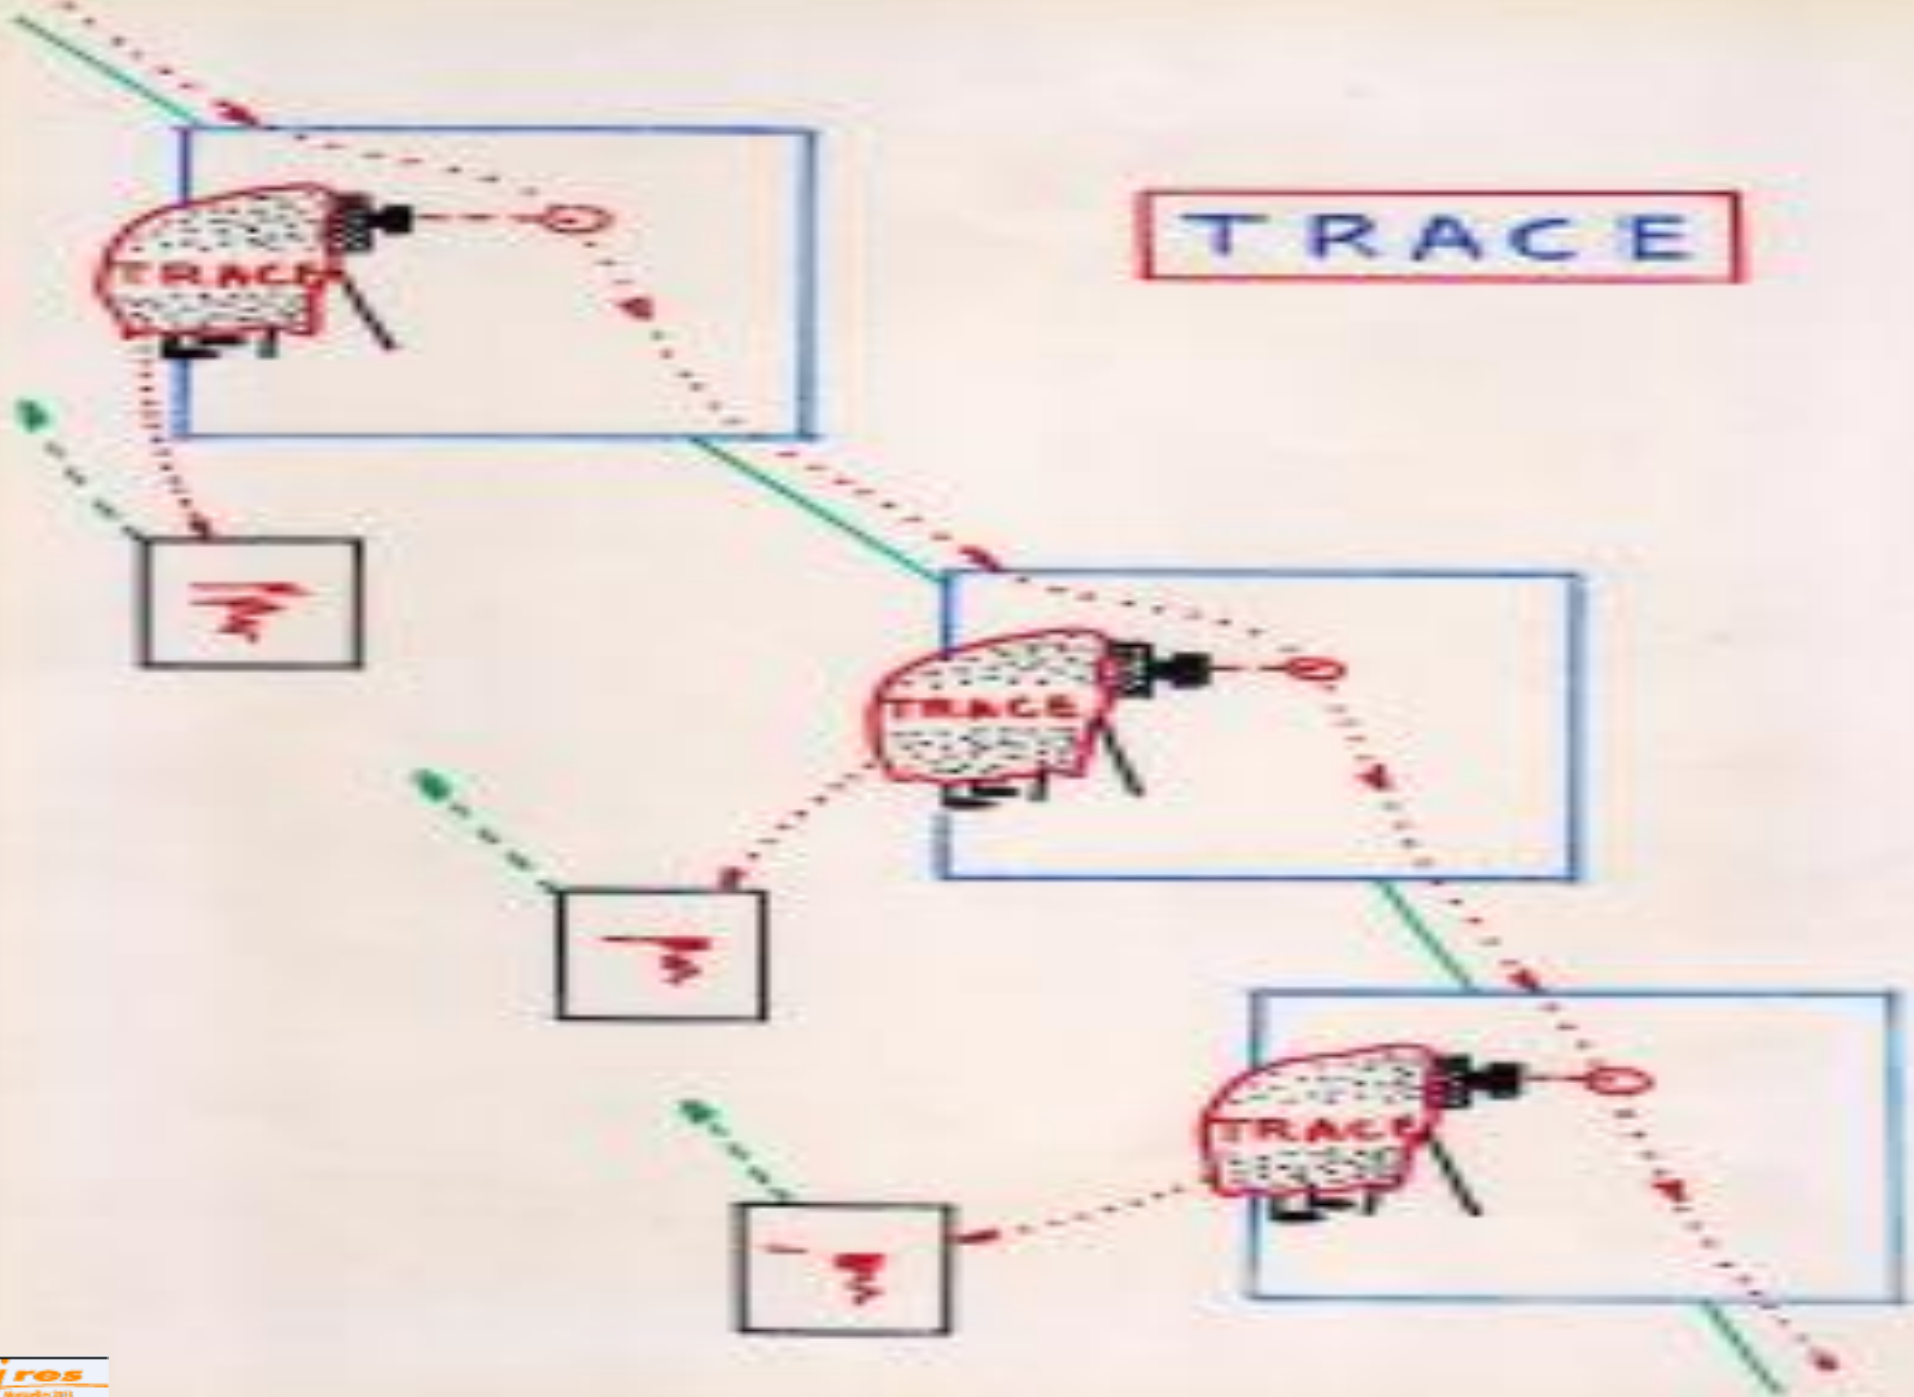

LET

H
O
S
T

Error & Flow control

Data switching machine

NETWORK TIME

if $T_B + \text{delay} - T_A$

then $T_A := T_B + \text{delay}$

TRACE