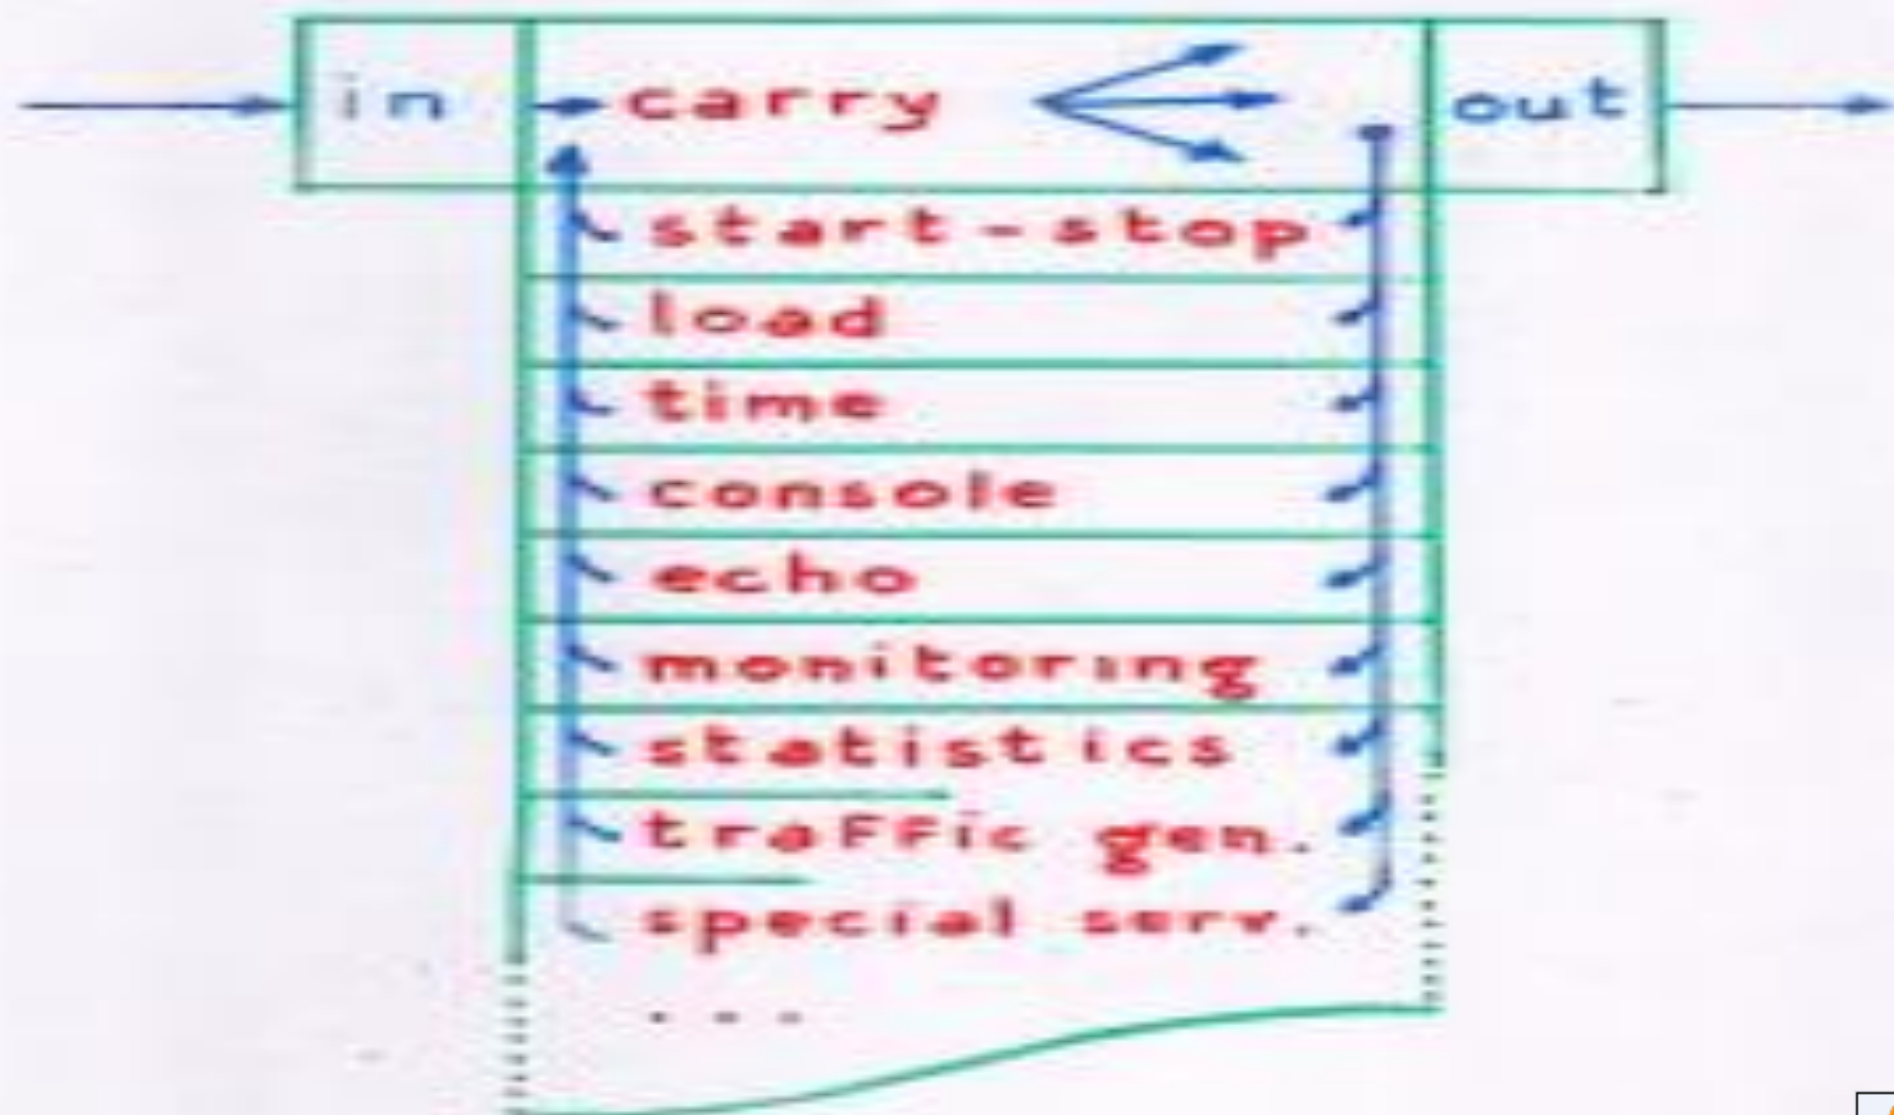

LET

H
O
S
T

Error & Flow control

Data switching machine

NETWORK TIME

if $T_B + \text{delay} - T_A$

then $T_A := T_B + \text{delay}$

TRACE