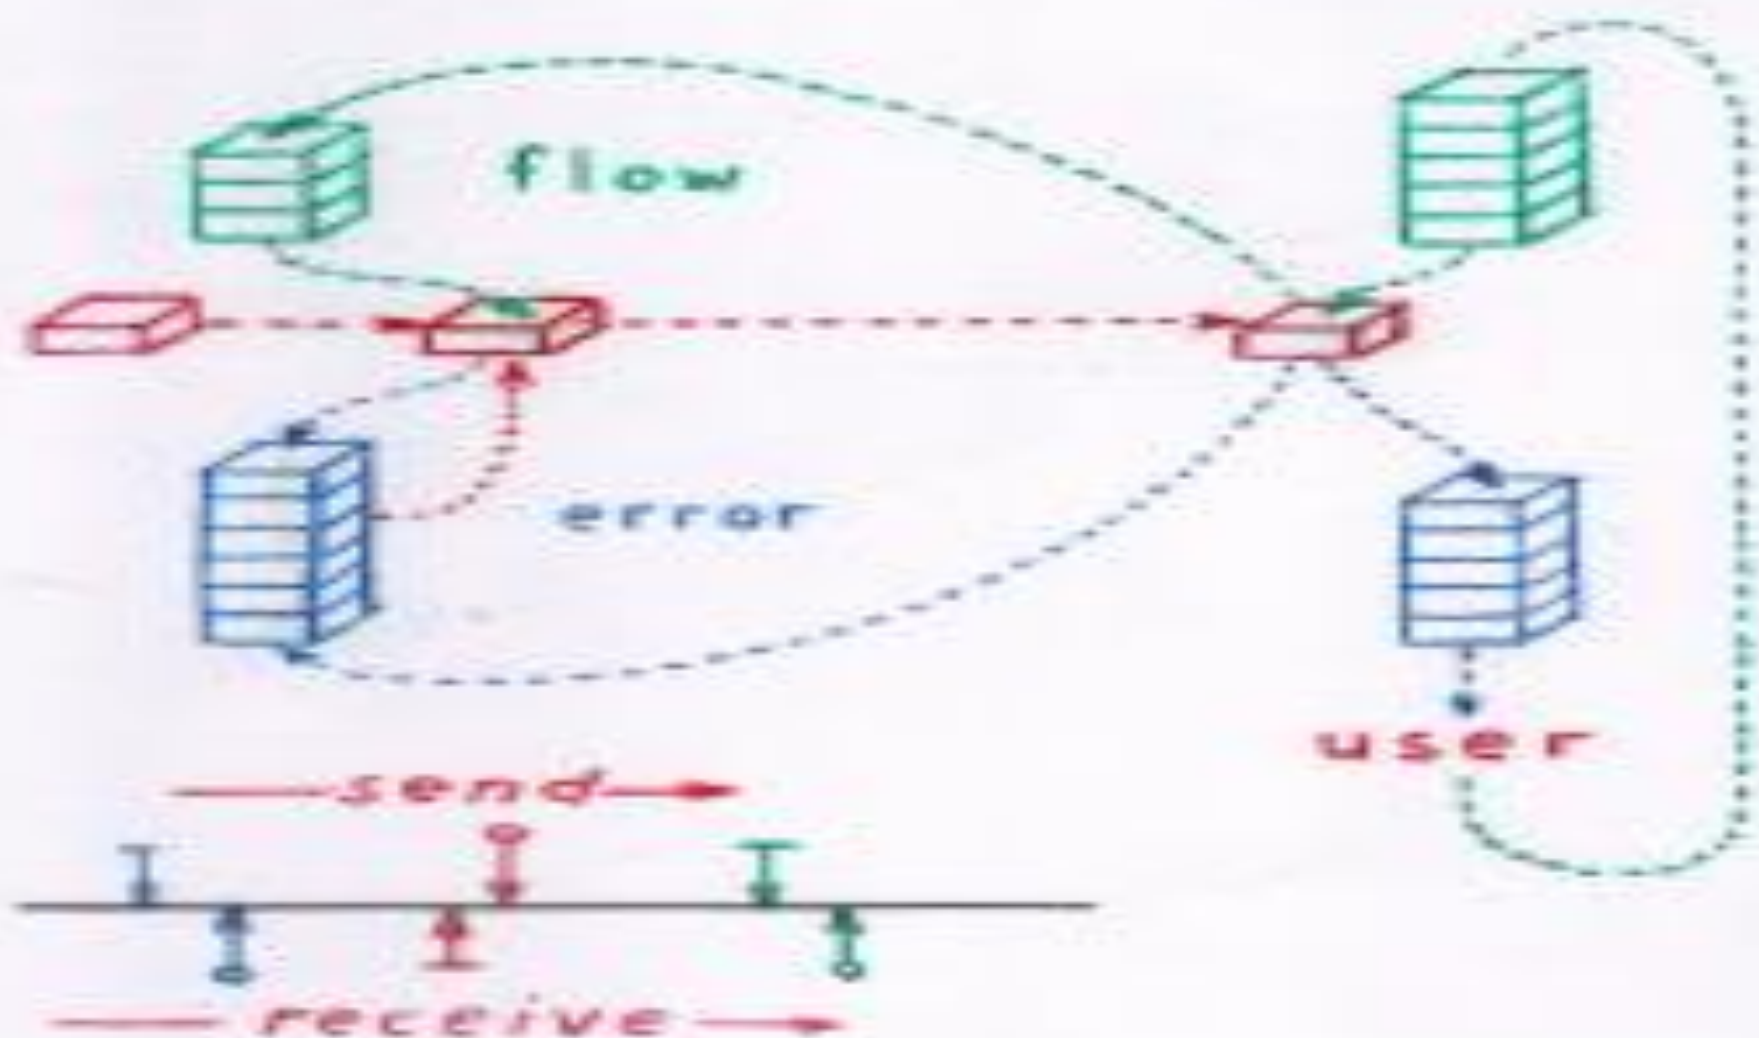

LET

H
O
S
T

Error & Flow control

Data switching machine

NETWORK TIME

if $T_B + \text{delay} - T_A$

then $T_A := T_B + \text{delay}$

TRACE